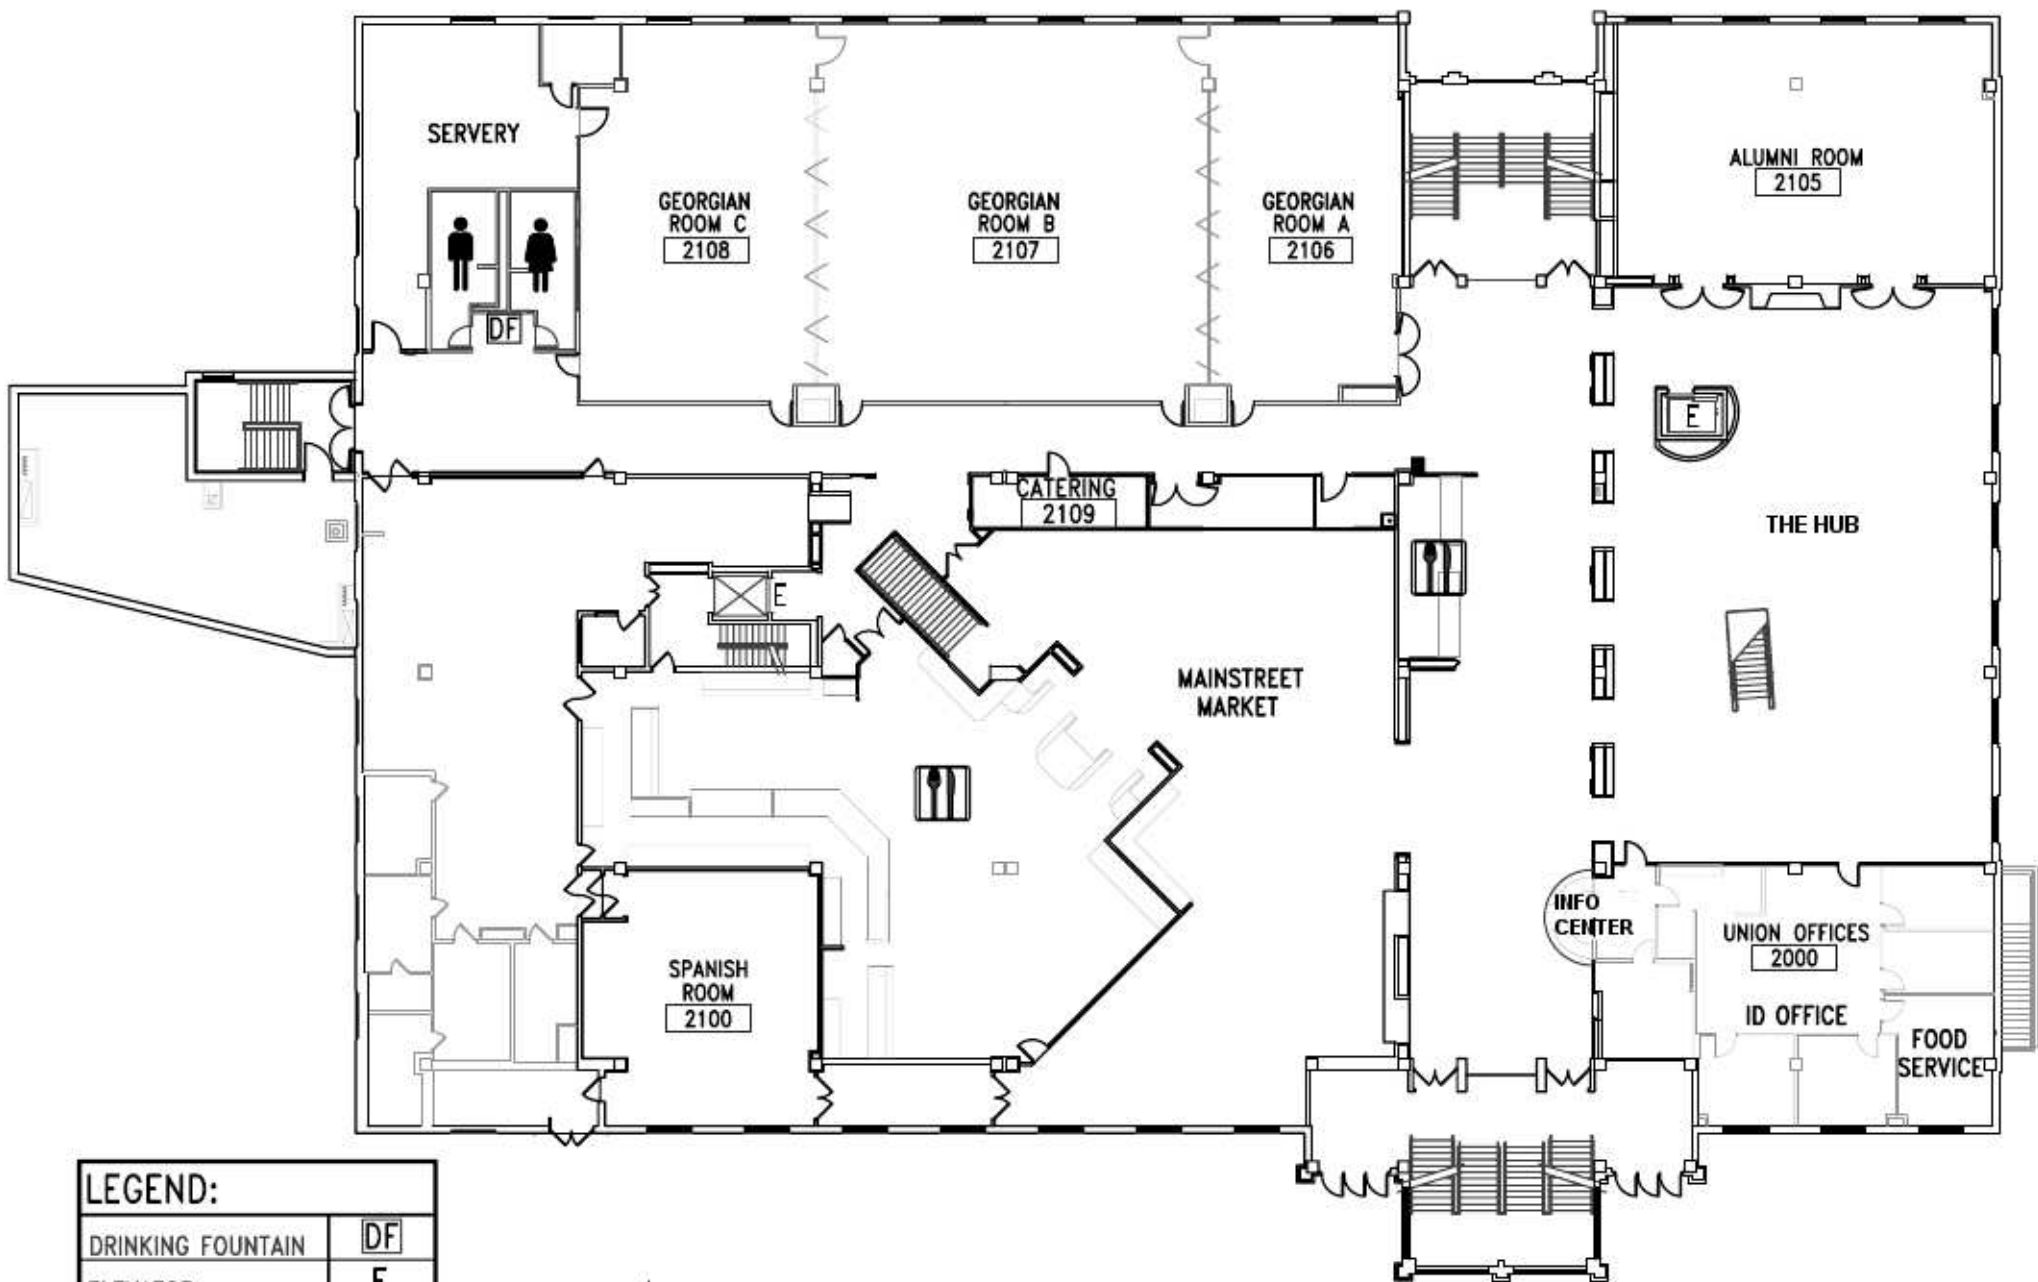

FRANKLIN STREET

**LEGEND:**

DRINKING FOUNTAIN	DF
ELEVATOR	E
FOOD/DRINK	[Icon of fork and knife]
HANDICAP RESTROOM	[Icon of person in wheelchair]
RESTROOM	[Icon of two people]

SUB 2nd Floor

NTS

FOUNTAIN